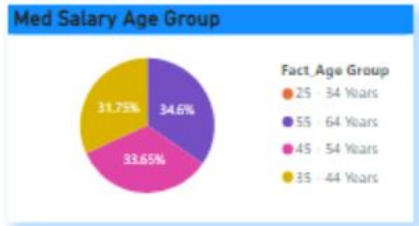

**TfL Eng Principle Engineering Leader**  
 65 Employees      63.8 FTE

Payband 4 (1 April 2023 - 31 March 2024)