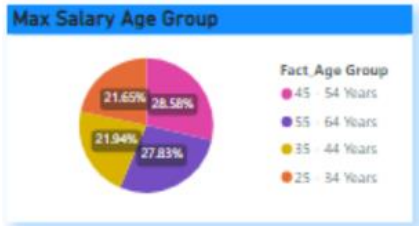

**TfL Eng Principle Engineering Leader**  
 65 Employees      63.8 FTE

Payband 4 (1 April 2023 - 31 March 2024)