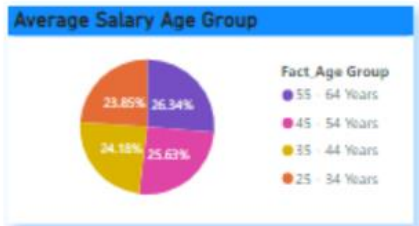

**TfL Eng Principle Engineering Leader**  
 65 Employees      63.8 FTE

Payband 4 (1 April 2023 - 31 March 2024)