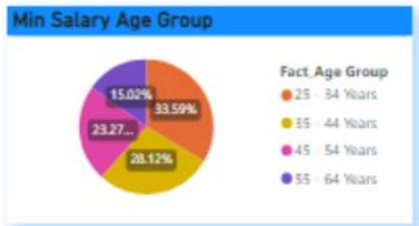

**TfL Eng Principle Engineering Leader**  
 65 Employees      63.8 FTE

Payband 4 (1 April 2023 - 31 March 2024)